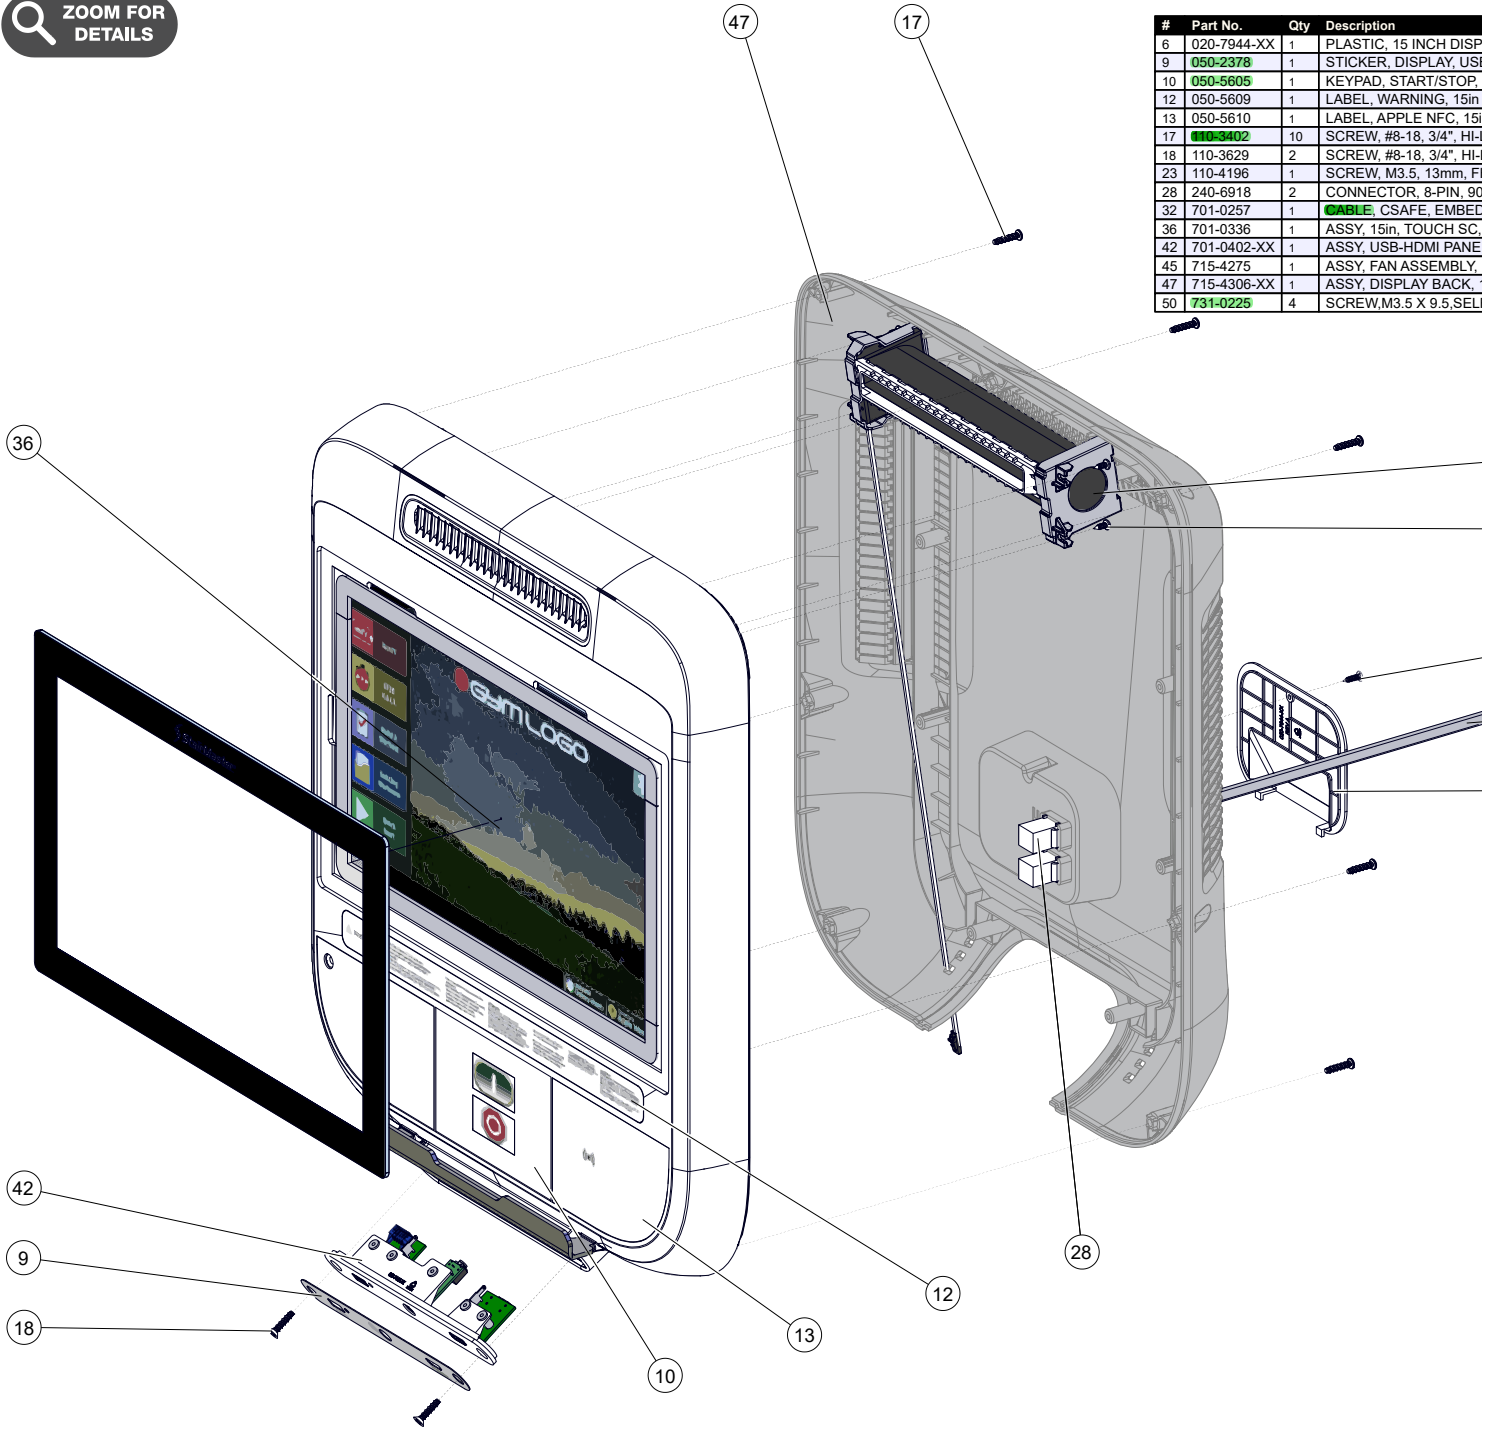

#	Part No.	Qty	Description
1	020-7264	1	MOUNT, HPJ, HOT BAR, 0X
3	020-7798	1	CAP, HEADPHONE INSERT, H
11	050-2352	1	STICKER, DISPLAY, USB-HDM
12	050-2378	1	STICKER, DISPLAY, USB-HEA
21	110-3629	4	SCREW, #8-18, 3/4", HI-LOW, I
35	701-0198-XX	1	ASSY, USB-HDMI PANEL, EMF
39	701-0278	1	CABLE, HDMI M-M, 18"
46	701-0402-XX	1	ASSY, USB-HDMI PANEL, 201
54	718-5609	1	ASSY, HEADPHONE BRIDGE,

CORE HEALTH & FITNESS
 StairMaster SCHWINN NAUTILUS STAR TRAC THROWDOWN

700-0468: Front Panel Options

#	Part No.	Qty	Description
6	020-7944-XX	1	PLASTIC, 15 INCH DISP
9	050-2378	1	STICKER, DISPLAY, USI
10	050-5605	1	KEYPAD, START/STOP
12	050-5609	1	LABEL, WARNING, 15in
13	050-5610	1	LABEL, APPLE NFC, 15i
17	715-3402	10	SCREW, #8-18, 3/4", HI-
18	110-3629	2	SCREW, #8-18, 3/4", HI-
23	110-4196	1	SCREW, M3.5, 13mm, FI
28	240-6918	2	CONNECTOR, 8-PIN, 90
32	701-0257	1	CABLE, CSAFE, EMBEC
36	701-0336	1	ASSY, 15in, TOUCH SC.
42	701-0402-XX	1	ASSY, USB-HDMI PANE
45	715-4275	1	ASSY, FAN ASSEMBLY,
47	715-4306-XX	1	ASSY, DISPLAY BACK,
50	731-0225	4	SCREW, M3.5 X 9.5, SEL