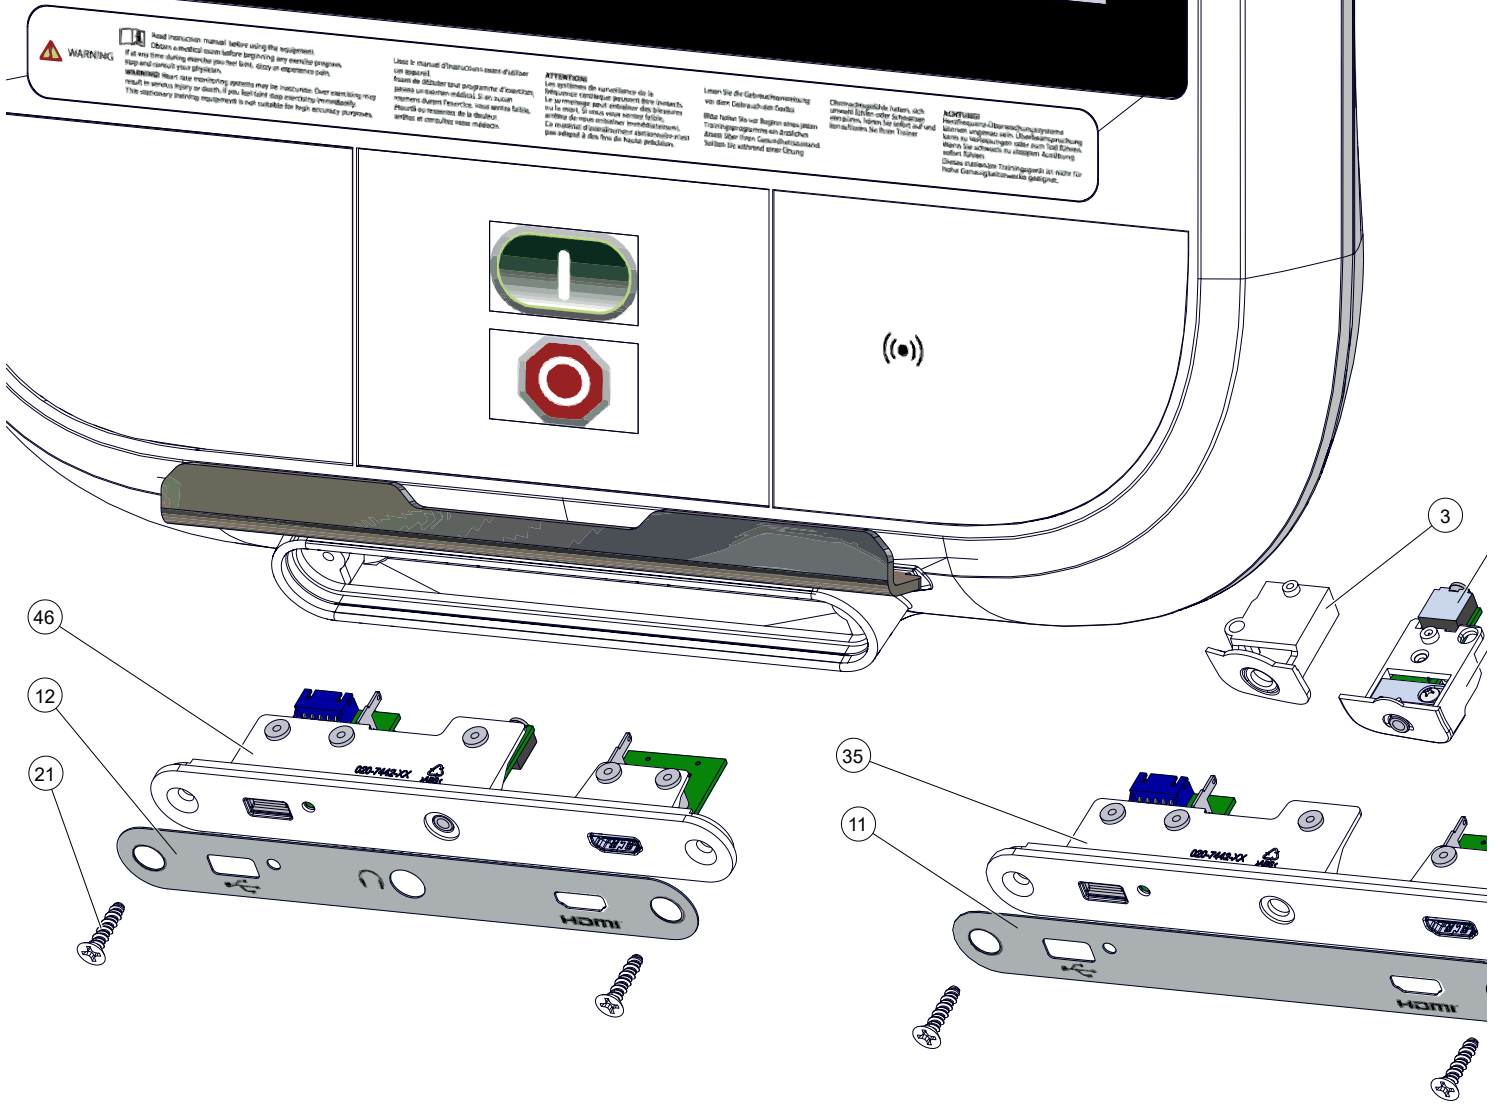

#	Part No.	Qty	Description
1	020-7440-XX	1	BRACKET, MAG RACK
2	020-7885	1	LOUVER, FAN, DISPLAY
14	110-3148	2	NUT, M3, HEXAGON, ISC
5	020-7943	1	Plastic, 15in Display, COV
3	020-7932	1	PLASTIC, CAVITY, RFID,
21	110-4090	8	SCREW, #8-18, 0.625in, f
17	110-3402	10	SCREW, #8-18, 3/4", HI-L
20	110-4084	2	SCREW, M3.5 X 1.29, 6m
16	110-3229	2	Screw, M3x0.5, 10mm, Pt
25	020-3307	8	WASHER, M4, 4.3mm I.D

#	Part No.	Qty	Description
1	020-7264	1	MOUNT, HPJ, HOT BAR, 0X
3	020-7798	1	CAP, HEADPHONE INSERT, H
11	050-2352	1	STICKER, DISPLAY, USB-HDM
12	050-2378	1	STICKER, DISPLAY, USB-HEA
21	110-3629	4	SCREW, #8-18, 3/4", HI-LOW, I
35	701-0198-XX	1	ASSY, USB-HDMI PANEL, EMF
39	701-0278	1	CABLE, HDMI M-M, 18"
46	701-0402-XX	1	ASSY, USB-HDMI PANEL, 201
54	718-5609	1	ASSY, HEADPHONE BRIDGE,

CORE HEALTH & FITNESS
 StairMaster SCHWINN NAUTILUS STAR TRAC THROWDOWN

700-0468: Front Panel Options

#	Part No.	Qty	Description
6	020-7944-XX	1	PLASTIC, 15 INCH DISP
9	050-2378	1	STICKER, DISPLAY, USI
10	050-5605	1	KEYPAD, START/STOP
12	050-5609	1	LABEL, WARNING, 15in
13	050-5610	1	LABEL, APPLE NFC, 15i
17	715-3402	10	SCREW, #8-18, 3/4", HI-
18	110-3629	2	SCREW, #8-18, 3/4", HI-
23	110-4196	1	SCREW, M3.5, 13mm, FI
28	240-6918	2	CONNECTOR, 8-PIN, 90
32	701-0257	1	CABLE, CSAFE, EMBEC
36	701-0336	1	ASSY, 15in, TOUCH SC.
42	701-0402-XX	1	ASSY, USB-HDMI PANE
45	715-4275	1	ASSY, FAN ASSEMBLY,
47	715-4306-XX	1	ASSY, DISPLAY BACK,
50	731-0225	4	SCREW, M3.5 X 9.5, SEL