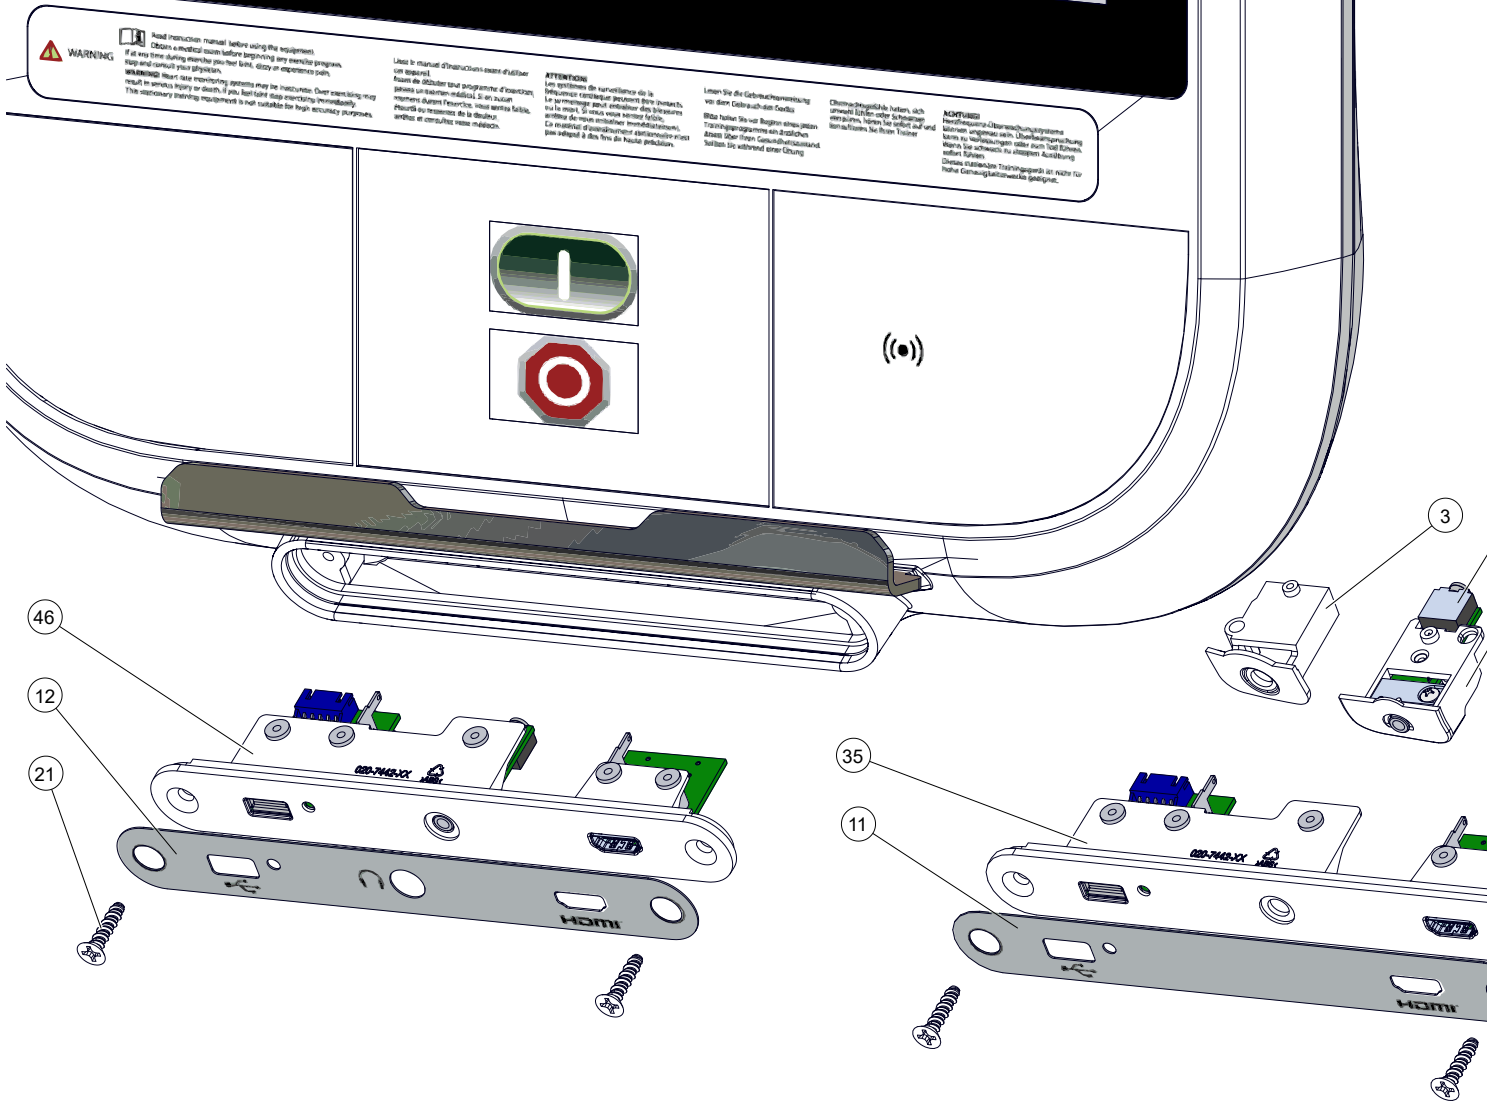

#	Part No.	Qty	Description
1	020-7440-XX	1	BRACKET, MAG RACK
2	020-7885	1	LOUVER, FAN, DISPLAY
14	110-3148	2	NUT, M3, HEXAGON, ISC
5	020-7943	1	Plastic, 15in Display, COV
3	020-7932	1	PLASTIC, CAVITY, RFID,
21	110-4090	8	SCREW, #8-18, 0.625in, f
17	110-3402	10	SCREW, #8-18, 3/4", HI-L
20	110-4084	2	SCREW, M3.5 X 1.29, 6m
16	110-3229	2	Screw, M3x0.5, 10mm, Pt
25	020-3307	8	WASHER, M4, 4.3mm I.D

#	Part No.	Qty	Description
1	020-7264	1	MOUNT, HPJ, HOT BAR, 0X
3	020-7798	1	CAP, HEADPHONE INSERT, H
11	050-2352	1	STICKER, DISPLAY, USB-HDM
12	050-2378	1	STICKER, DISPLAY, USB-HEA
21	110-3629	4	SCREW, #8-18, 3/4", HI-LOW, I
35	701-0198-XX	1	ASSY, USB-HDMI PANEL, EM
39	701-0278	1	CABLE, HDMI M-M, 18"
46	701-0402-XX	1	ASSY, USB-HDMI PANEL, 201
54	718-5609	1	ASSY, HEADPHONE BRIDGE,

CORE HEALTH & FITNESS
 StairMaster SCHWINN NAUTILUS STAR TRAC THROWDOWN
700-0468: Front Panel Options

#	Part No.	Qty	Description
6	020-7944-XX	1	PLASTIC, 15 INCH DISP
9	050-2378	1	STICKER, DISPLAY, USI
10	050-5605	1	KEYPAD, START/STOP
12	050-5609	1	LABEL, WARNING, 15in
13	050-5610	1	LABEL, APPLE NFC, 15i
17	715-3402	10	SCREW, #8-18, 3/4", HI-
18	110-3629	2	SCREW, #8-18, 3/4", HI-
23	110-4196	1	SCREW, M3.5, 13mm, FI
28	240-6918	2	CONNECTOR, 8-PIN, 90
32	701-0257	1	CABLE, CSAFE, EMBEC
36	701-0336	1	ASSY, 15in, TOUCH SC.
42	701-0402-XX	1	ASSY, USB-HDMI PANE
45	715-4275	1	ASSY, FAN ASSEMBLY,
47	715-4306-XX	1	ASSY, DISPLAY BACK,
50	731-0225	4	SCREW, M3.5 X 9.5, SEL