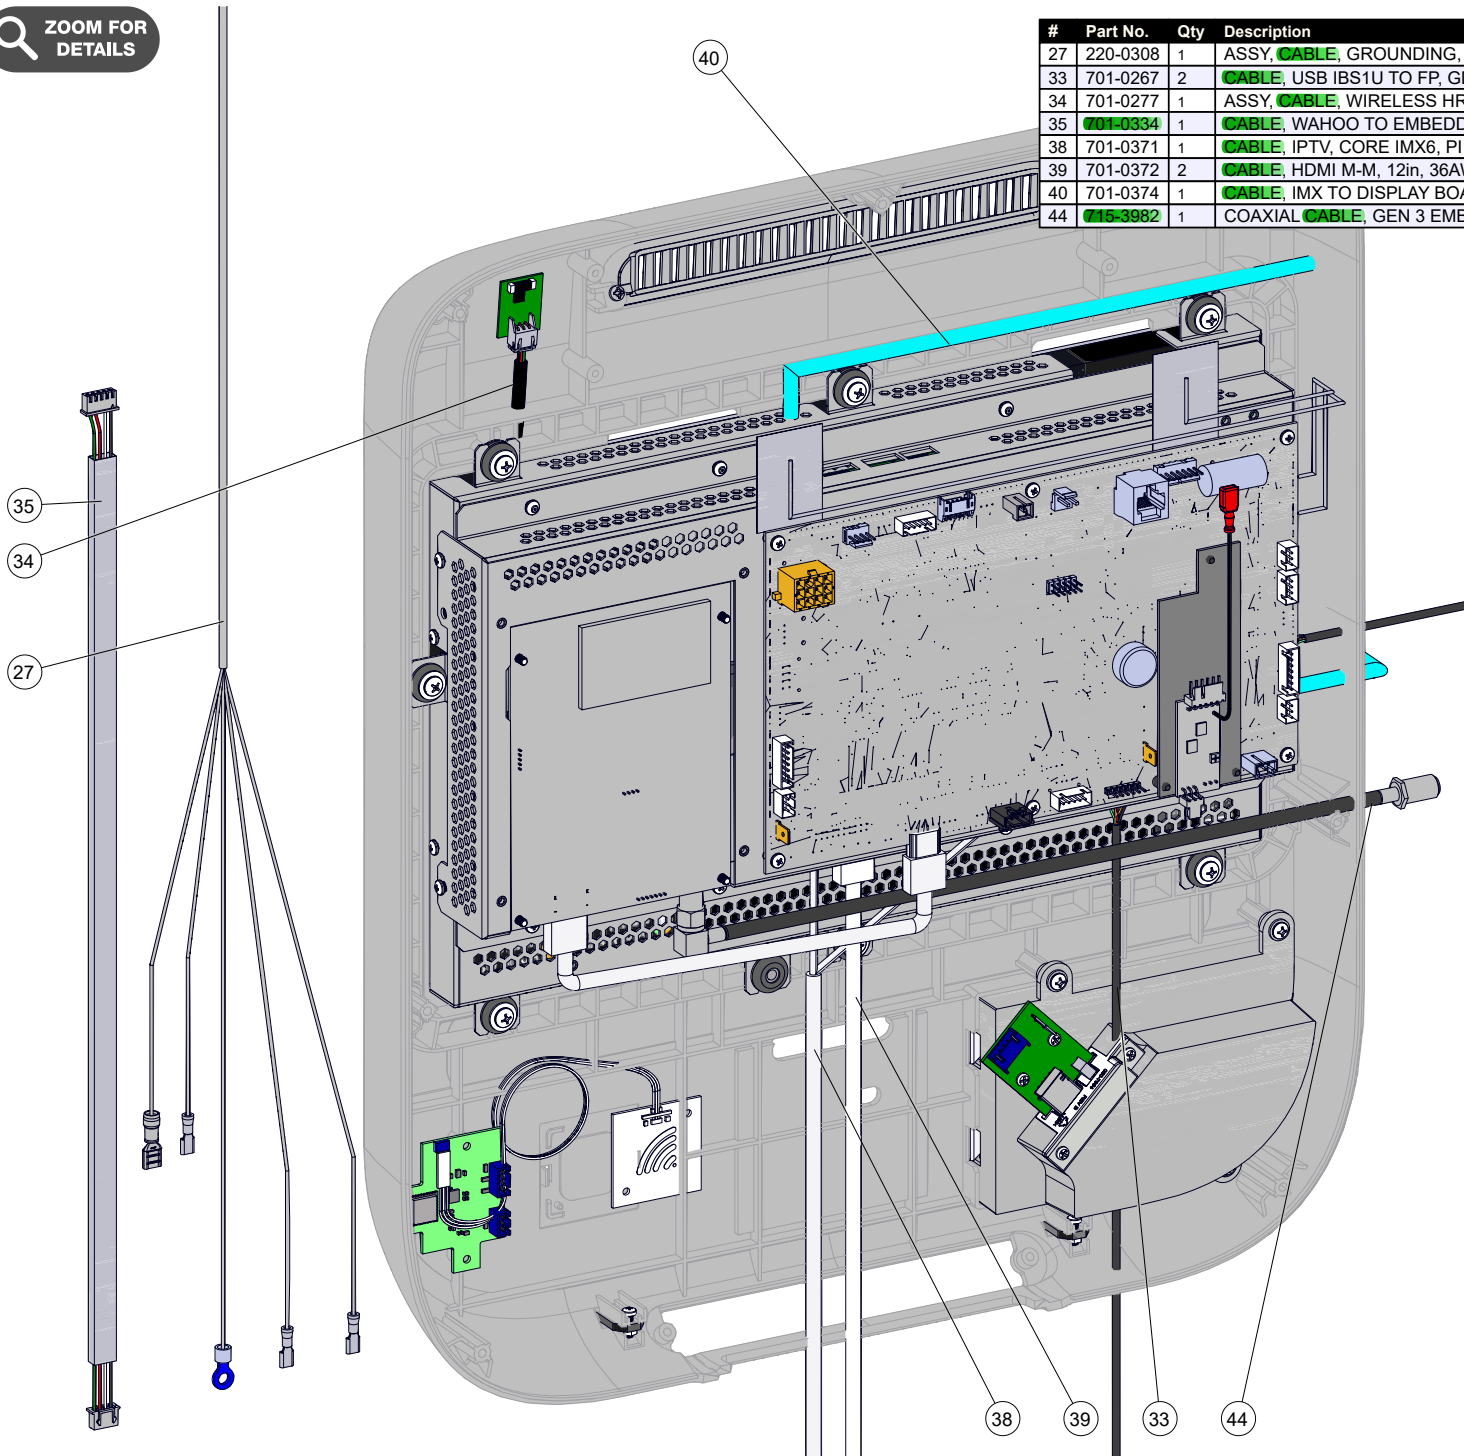

#	Part No.	Qty	Description
1	020-7264	1	MOUNT, HPJ, HOT BAR, 0X
3	020-7798	1	CAP, HEADPHONE INSERT, H
11	050-2352	1	STICKER, DISPLAY, USB-HDM
12	050-2378	1	STICKER, DISPLAY, USB-HEA
21	110-3629	4	SCREW, #8-18, 3/4", HI-LOW, I
35	701-0198-XX	1	ASSY, USB-HDMI PANEL, EM
39	701-0278	1	CABLE, HDMI M-M, 18"
46	701-0402-XX	1	ASSY, USB-HDMI PANEL, 201
54	718-5609	1	ASSY, HEADPHONE BRIDGE,

CORE HEALTH & FITNESS
 StairMaster SCHWINN NAUTILUS STAR TRAC THROWDOWN
700-0468: Front Panel Options

#	Part No.	Qty	Description
6	020-7944-XX	1	PLASTIC, 15 INCH DISP
9	050-2378	1	STICKER, DISPLAY, USI
10	050-5605	1	KEYPAD, START/STOP
12	050-5609	1	LABEL, WARNING, 15in
13	050-5610	1	LABEL, APPLE NFC, 15i
17	715-3402	10	SCREW, #8-18, 3/4", HI-
18	110-3629	2	SCREW, #8-18, 3/4", HI-
23	110-4196	1	SCREW, M3.5, 13mm, FI
28	240-6918	2	CONNECTOR, 8-PIN, 90
32	701-0257	1	CABLE, CSAFE, EMBEC
36	701-0336	1	ASSY, 15in, TOUCH SC.
42	701-0402-XX	1	ASSY, USB-HDMI PANE
45	715-4275	1	ASSY, FAN ASSEMBLY,
47	715-4306-XX	1	ASSY, DISPLAY BACK,
50	731-0225	4	SCREW, M3.5 X 9.5, SEL

700-0468: Plastics, Labels, Fan

#	Part No.	Qty	Description
27	220-0308	1	ASSY, CABLE , GROUNDING,
33	701-0267	2	CABLE , USB IBS1U TO FP, GI
34	701-0277	1	ASSY, CABLE , WIRELESS HF
35	701-0334	1	CABLE , WAHOO TO EMBED
38	701-0371	1	CABLE , IPTV, CORE IMX6, PI
39	701-0372	2	CABLE , HDMI M-M, 12in, 36A
40	701-0374	1	CABLE , IMX TO DISPLAY BO/
44	715-3982	1	COAXIAL CABLE , GEN 3 EME