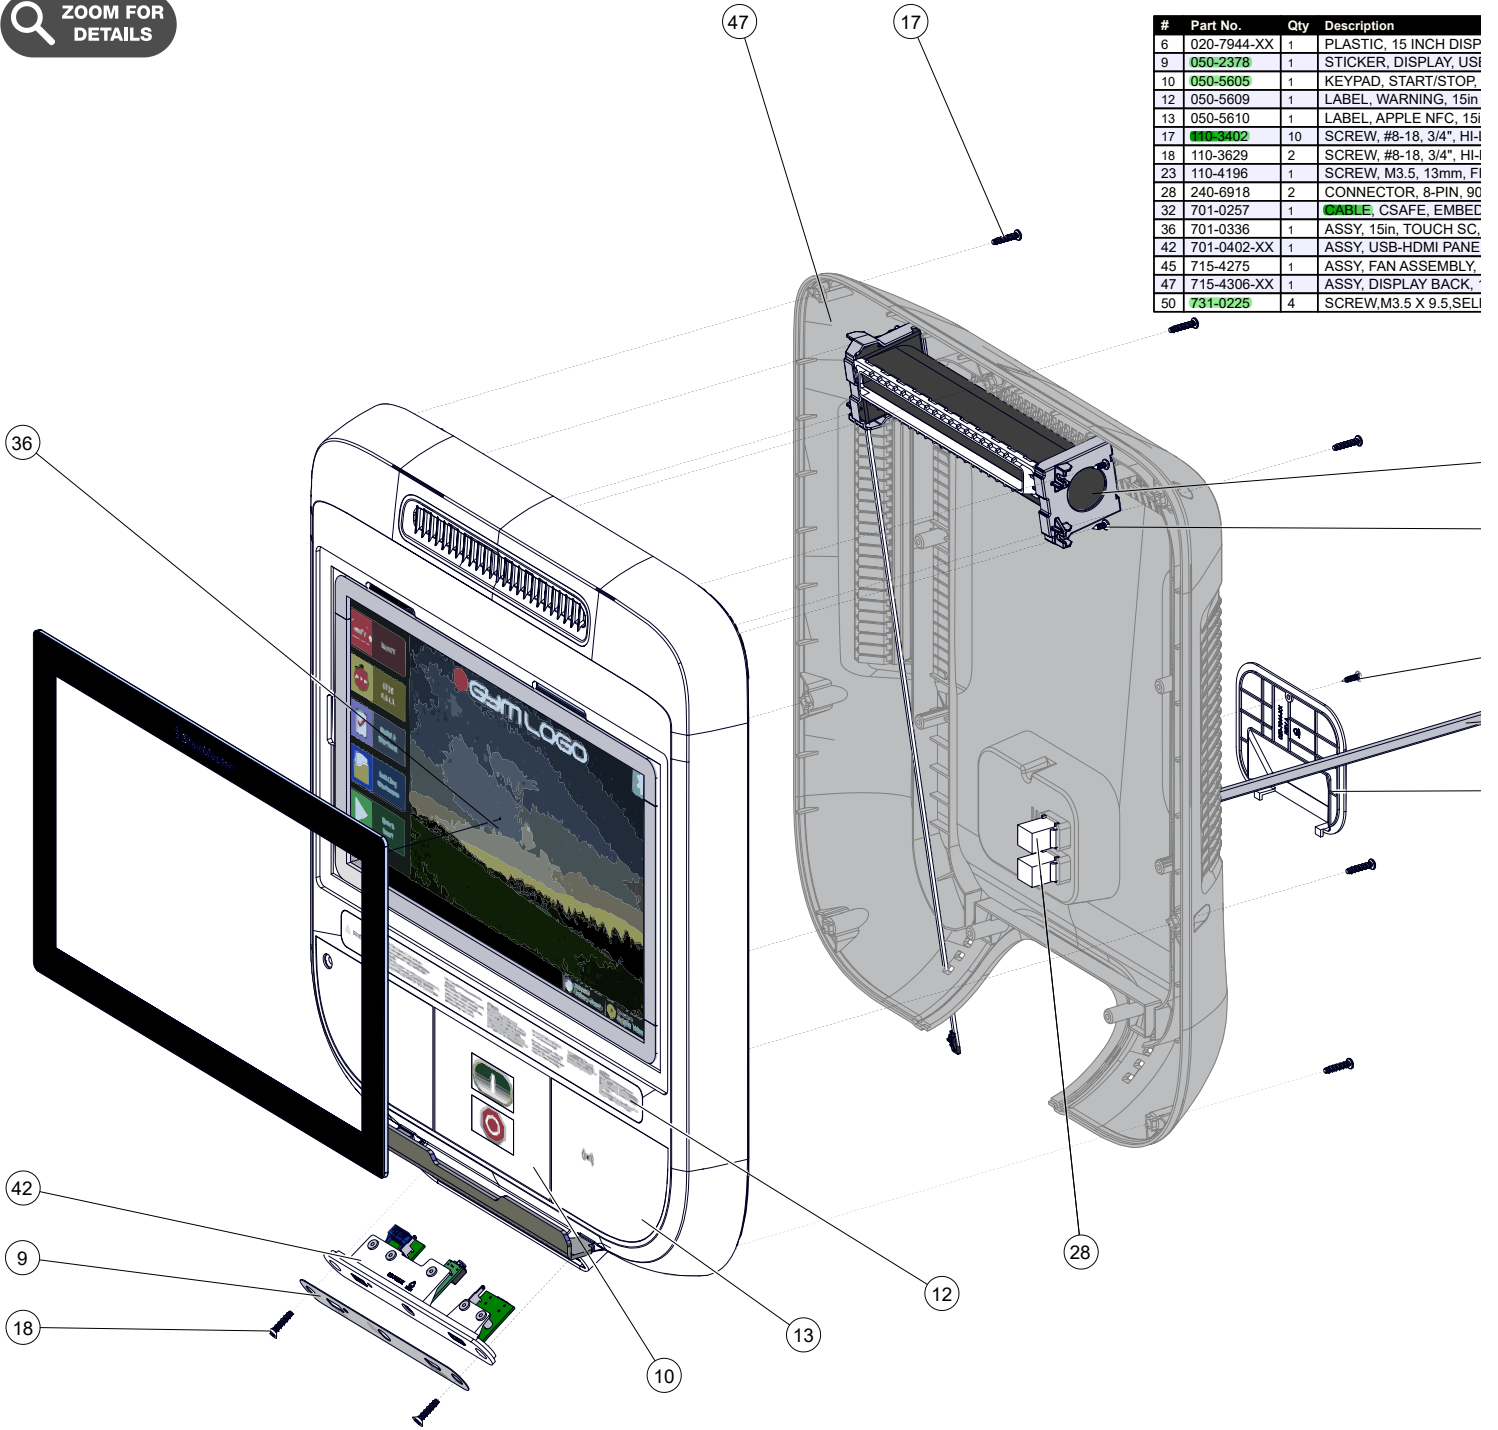

#	Part No.	Qty	Description
1	020-7264	1	MOUNT, HPJ, HOT BAR, 0X
3	020-7798	1	CAP, HEADPHONE INSERT, H
11	050-2352	1	STICKER, DISPLAY, USB-HDM
12	050-2378	1	STICKER, DISPLAY, USB-HEA
21	110-3629	4	SCREW, #8-18, 3/4", HI-LOW, I
35	701-0198-XX	1	ASSY, USB-HDMI PANEL, EM
39	701-0278	1	CABLE, HDMI M-M, 18"
46	701-0402-XX	1	ASSY, USB-HDMI PANEL, 201
54	718-5609	1	ASSY, HEADPHONE BRIDGE,

CORE HEALTH & FITNESS
 StairMaster SCHWINN NAUTILUS STAR TRAC THROWDOWN
700-0468: Front Panel Options

#	Part No.	Qty	Description
6	020-7944-XX	1	PLASTIC, 15 INCH DISP
9	050-2378	1	STICKER, DISPLAY, USI
10	050-5605	1	KEYPAD, START/STOP
12	050-5609	1	LABEL, WARNING, 15in
13	050-5610	1	LABEL, APPLE NFC, 15i
17	715-3402	10	SCREW, #8-18, 3/4", HI-
18	110-3629	2	SCREW, #8-18, 3/4", HI-
23	110-4196	1	SCREW, M3.5, 13mm, FI
28	240-6918	2	CONNECTOR, 8-PIN, 90
32	701-0257	1	CABLE, CSAFE, EMBEC
36	701-0336	1	ASSY, 15in, TOUCH SC.
42	701-0402-XX	1	ASSY, USB-HDMI PANE
45	715-4275	1	ASSY, FAN ASSEMBLY,
47	715-4306-XX	1	ASSY, DISPLAY BACK,
50	731-0225	4	SCREW, M3.5 X 9.5, SEL