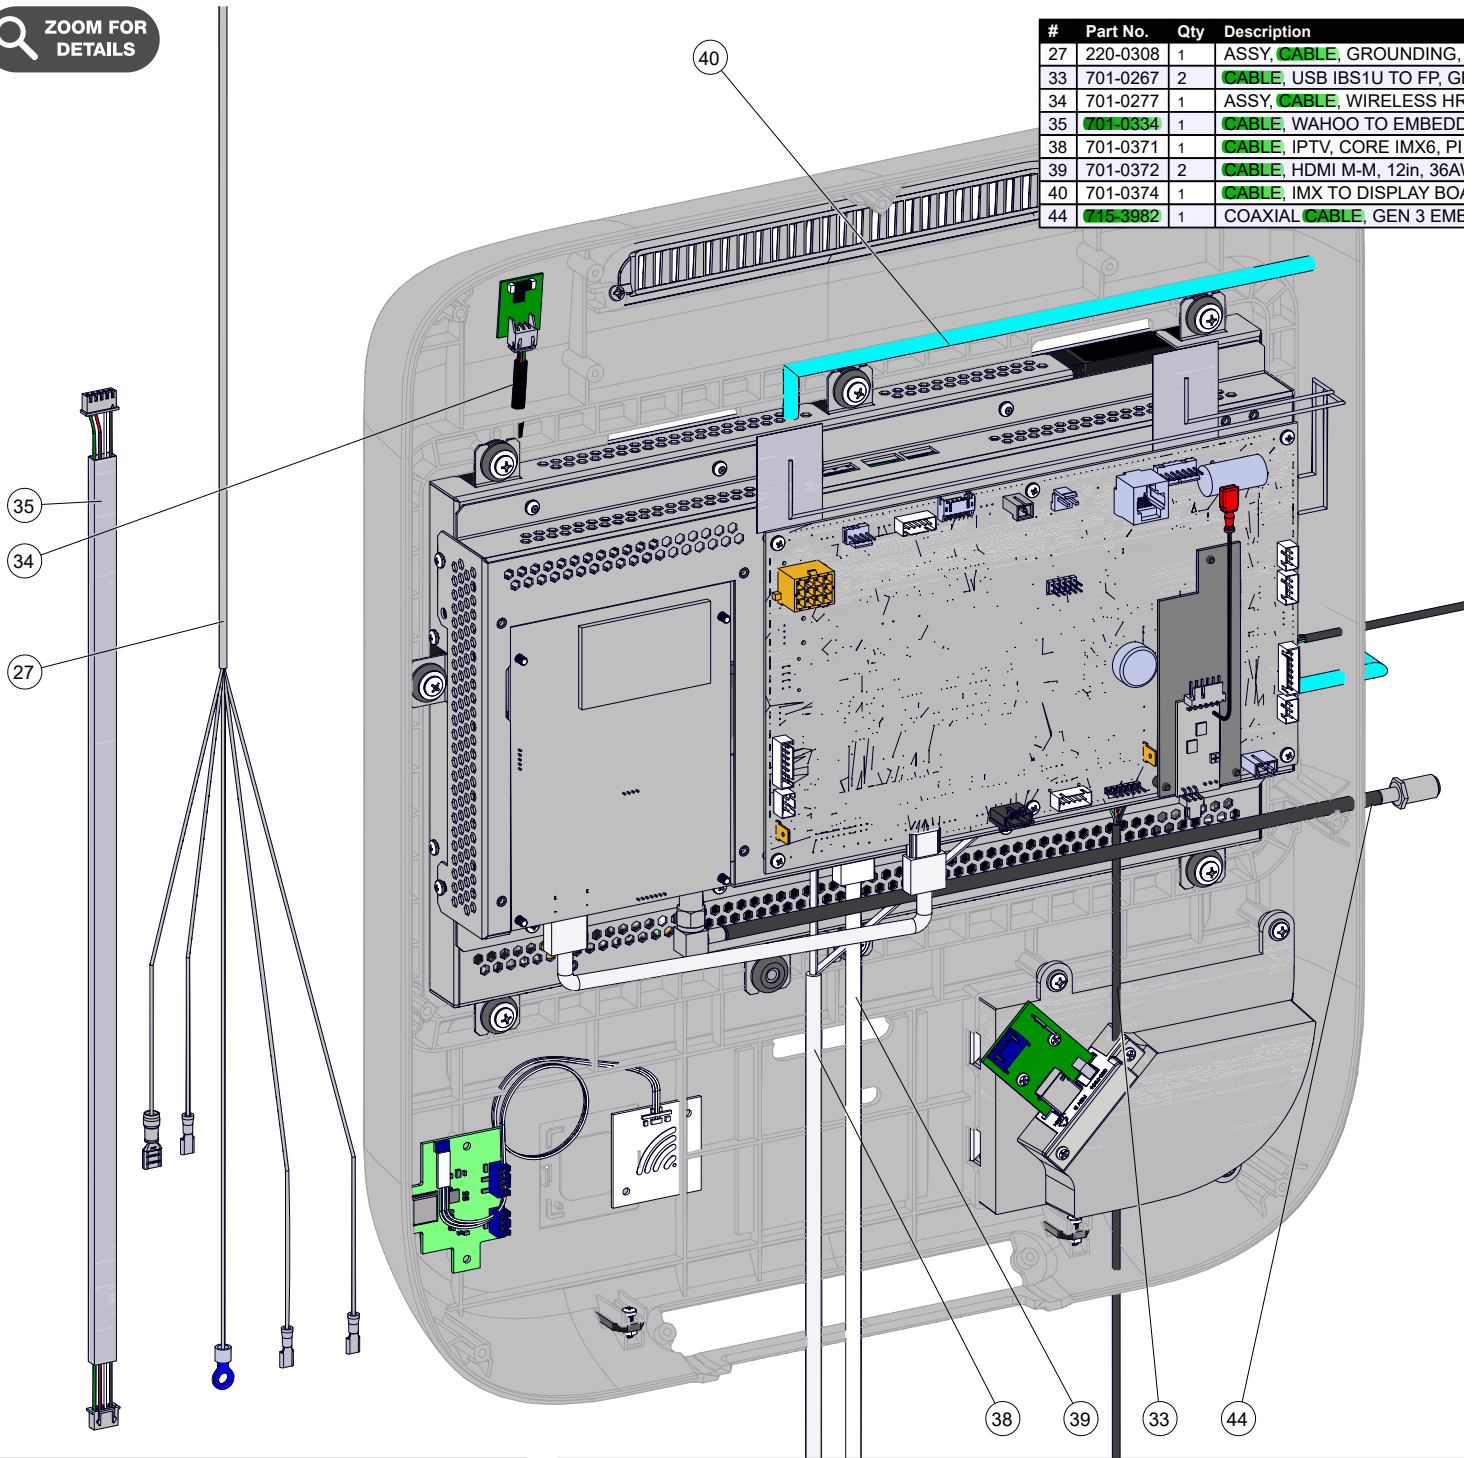

#	Part No.	Qty	Description
1	020-7264	1	MOUNT, HPJ, HOT BAR, 0X
3	020-7798	1	CAP, HEADPHONE INSERT, H
11	050-2352	1	STICKER, DISPLAY, USB-HDM
12	050-2378	1	STICKER, DISPLAY, USB-HEA
21	110-3629	4	SCREW, #8-18, 3/4", HI-LOW, I
35	701-0198-XX	1	ASSY, USB-HDMI PANEL, EMF
39	701-0278	1	CABLE, HDMI M-M, 18"
46	701-0402-XX	1	ASSY, USB-HDMI PANEL, 201
54	718-5609	1	ASSY, HEADPHONE BRIDGE,

CORE HEALTH & FITNESS
 StairMaster SCHWINN NAUTILUS STAR TRAC THROWDOWN

700-0468: Front Panel Options

#	Part No.	Qty	Description
6	020-7944-XX	1	PLASTIC, 15 INCH DISP
9	050-2378	1	STICKER, DISPLAY, USI
10	050-5605	1	KEYPAD, START/STOP
12	050-5609	1	LABEL, WARNING, 15in
13	050-5610	1	LABEL, APPLE NFC, 15i
17	715-3402	10	SCREW, #8-18, 3/4", HI-
18	110-3629	2	SCREW, #8-18, 3/4", HI-
23	110-4196	1	SCREW, M3.5, 13mm, FI
28	240-6918	2	CONNECTOR, 8-PIN, 90
32	701-0257	1	CABLE, CSAFE, EMBEC
36	701-0336	1	ASSY, 15in, TOUCH SC.
42	701-0402-XX	1	ASSY, USB-HDMI PANE
45	715-4275	1	ASSY, FAN ASSEMBLY,
47	715-4306-XX	1	ASSY, DISPLAY BACK,
50	731-0225	4	SCREW, M3.5 X 9.5, SEL

700-0468: Plastics, Labels, Fan

#	Part No.	Qty	Description
27	220-0308	1	ASSY, CABLE , GROUNDING,
33	701-0267	2	CABLE , USB IBS1U TO FP, GI
34	701-0277	1	ASSY, CABLE , WIRELESS HF
35	701-0334	1	CABLE , WAHOO TO EMBED
38	701-0371	1	CABLE , IPTV, CORE IMX6, PI
39	701-0372	2	CABLE , HDMI M-M, 12in, 36A
40	701-0374	1	CABLE , IMX TO DISPLAY BO/
44	715-3982	1	COAXIAL CABLE , GEN 3 EME

#	Part No.	Qty	Description
4	020-7934	1	PLASTIC, USB C
15	110-3163	4	SCREW,M3x0.5,I
17	110-3402	10	SCREW, #8-18, 3
21	110-4090	8	SCREW, #8-18, C
22	110-4097	45	SCREW, M3, 6mi
25	020-3307	8	WASHER, M4, 4.
29	701-0064-GFC15	1	PCB, BRAIN BOA
31	001-0178	1	PCBA, SALUTRC
51	701-0355	1	COVER, TUNER
41	701-0399	1	ASSY, WAHOO E
43	715-3864	1	ASSY, WIRELES
46	715-4296	1	TUNER, GEN 4, /
49	718-5587	1	ASSY, USB BOA